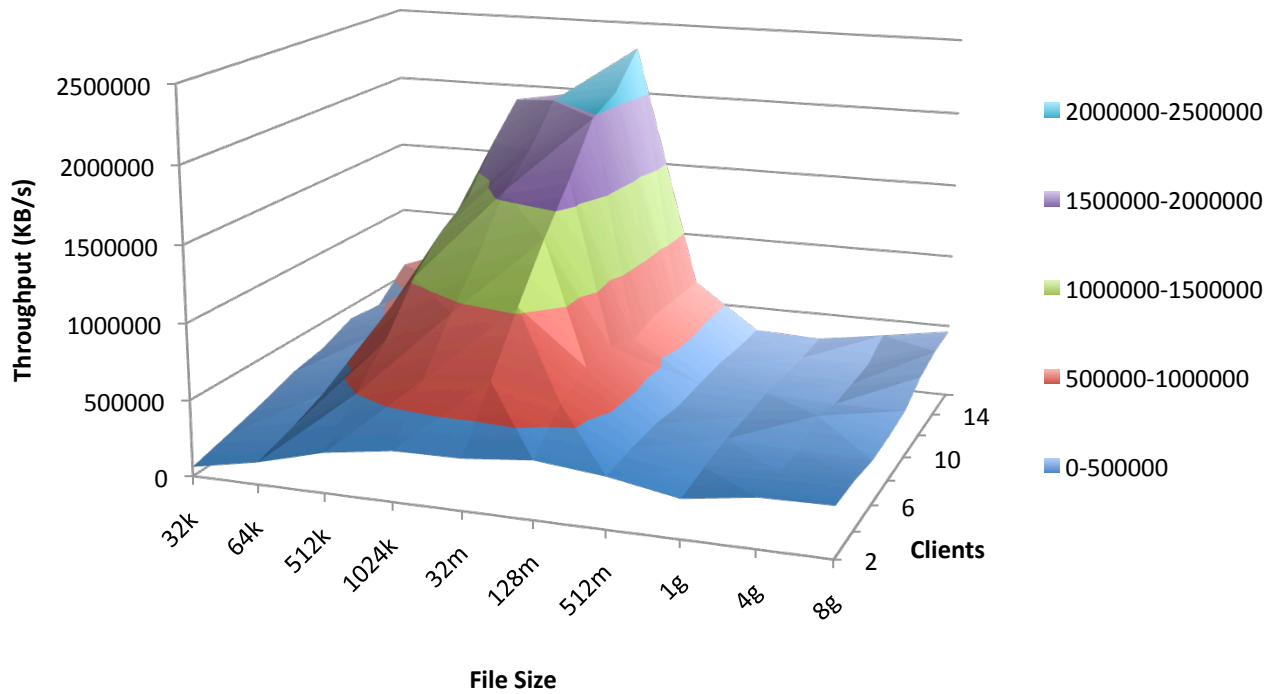

Read Single Client

Write Single Client

Read Lustre 4KB Record Size

Write Lustre 4KB Record Size

Read Lustre 32KB Record Size

Write Lustre 32KB Record Size

Read Lustre 1024KB Record Size

Write Lustre 1024KB Record Size

Read Lustre 4096KB Record Size

Write Lustre 4096KB Record Size

Read Lustre 16384KB Record Size

Write Lustre 16384KB Record Size