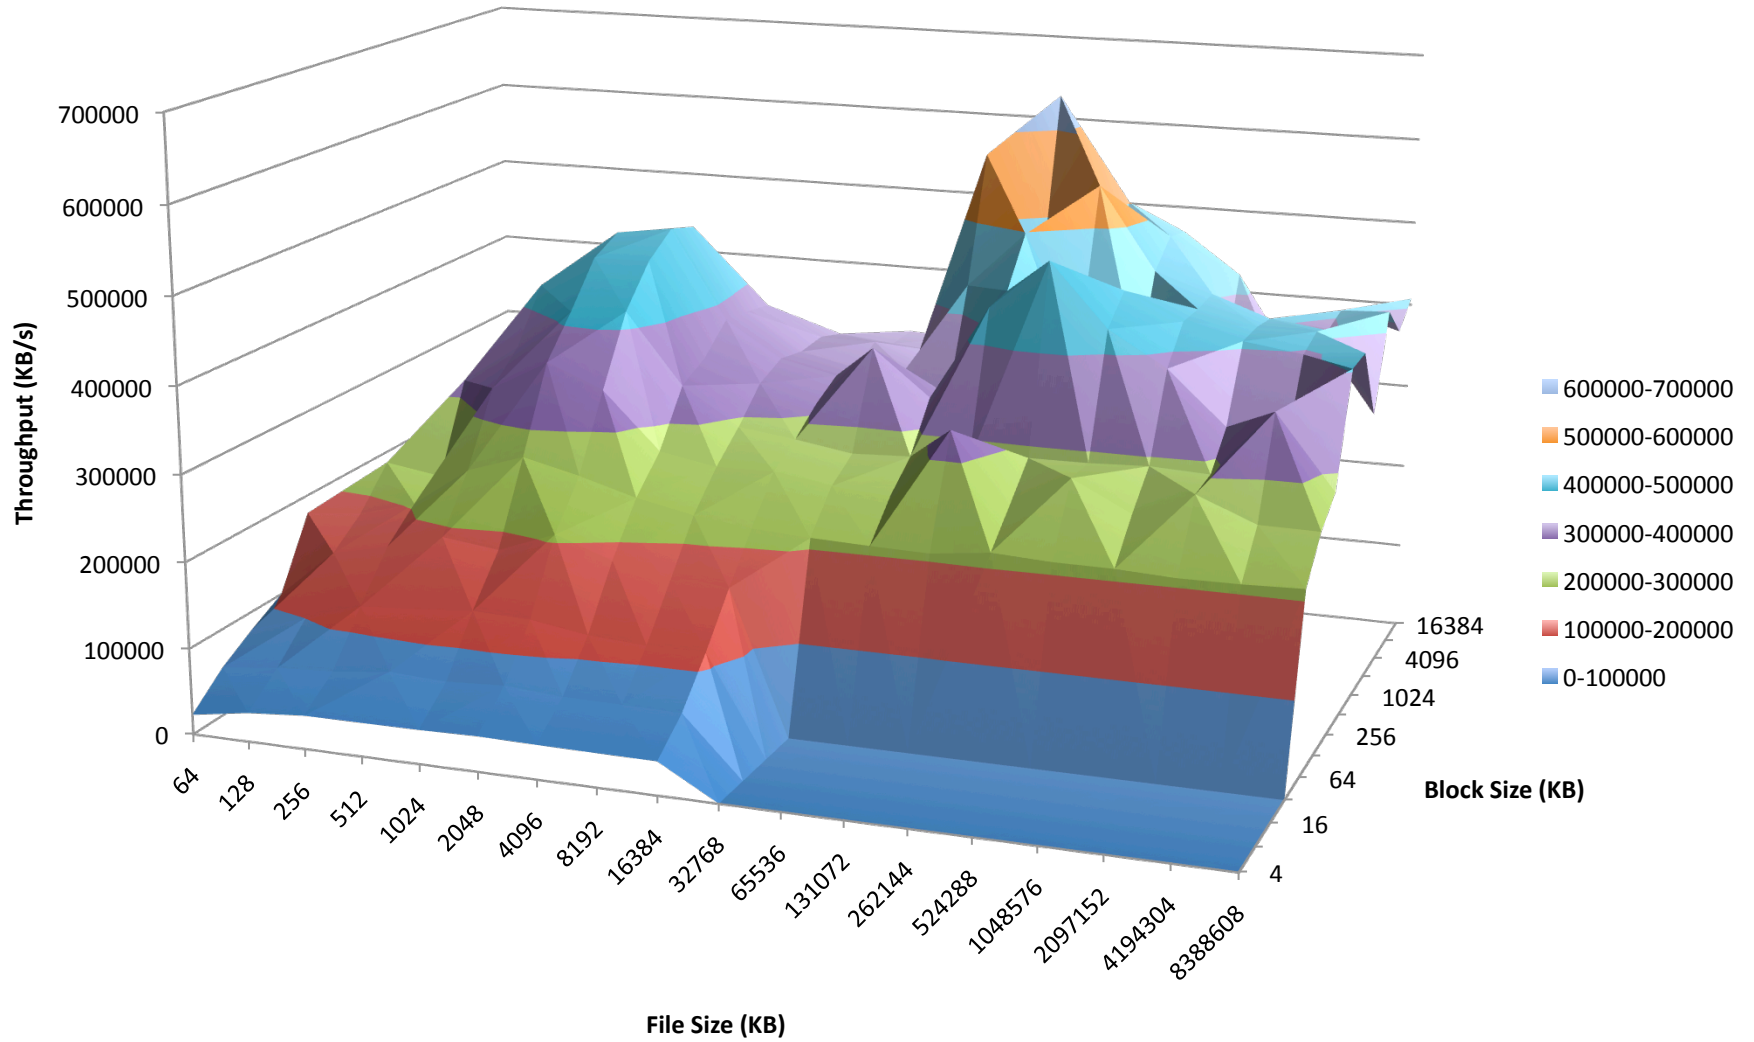

Read Single Client

Write Single Client

Read Lustre 4KB Record Size

Write Lustre 4KB Record Size

Read Lustre 32KB Record Size

Write Lustre 32KB Record Size

Read Lustre 1024KB Record Size

Write Lustre 1024KB Record Size

Read Lustre 4096KB Record Size

Write Lustre 4096KB Record Size

Read Lustre 16384KB Record Size

Write Lustre 16384KB Record Size