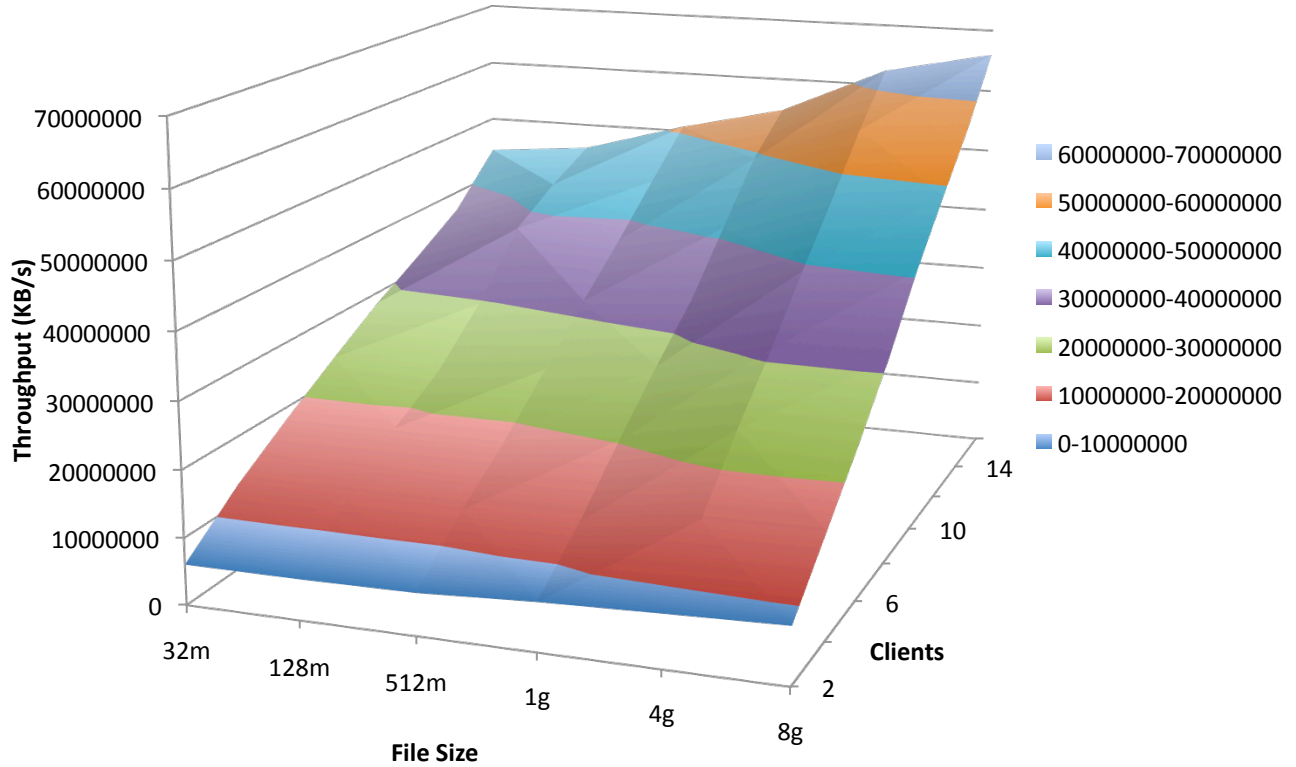

Read Single Client

Write Single Client

Read Lustre 4KB Record Size

Write Lustre 4KB Record Size

Read Lustre 32KB Record Size

Write Lustre 32KB Record Size

Read Lustre 1024KB Record Size

Write Lustre 1024KB Record Size

Read Lustre 4096KB Record Size

Write Lustre 4096KB Record Size

Read Lustre 16384KB Record Size

Write Lustre 16384KB Record Size