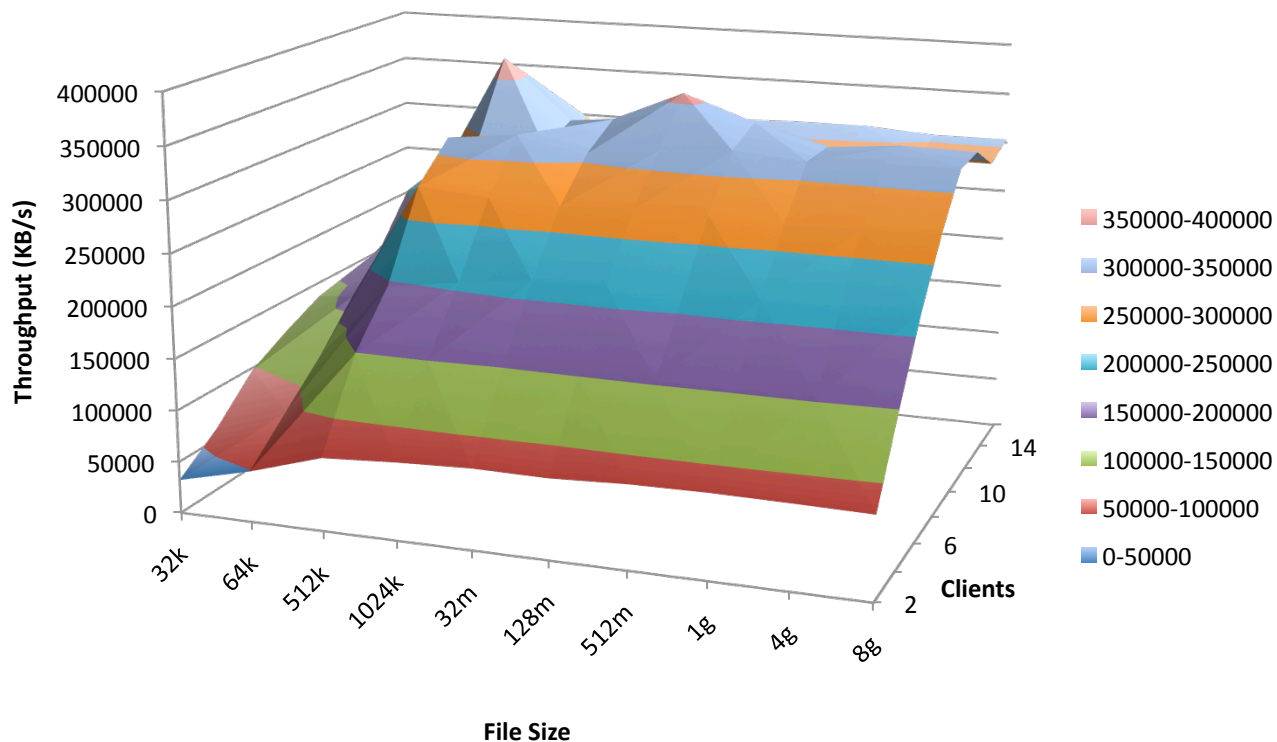

Read Single Client

Write Single Client

Read Lustre 4KB Record Size

Write Lustre 4KB Record Size

Read Lustre 32KB Record Size

Write Lustre 32KB Record Size

Read Lustre 1024KB Record Size

Write Lustre 1024KB Record Size

Read Lustre 4096KB Record Size

Write Lustre 4096KB Record Size

Read Lustre 16384KB Record Size

Write Lustre 16384KB Record Size