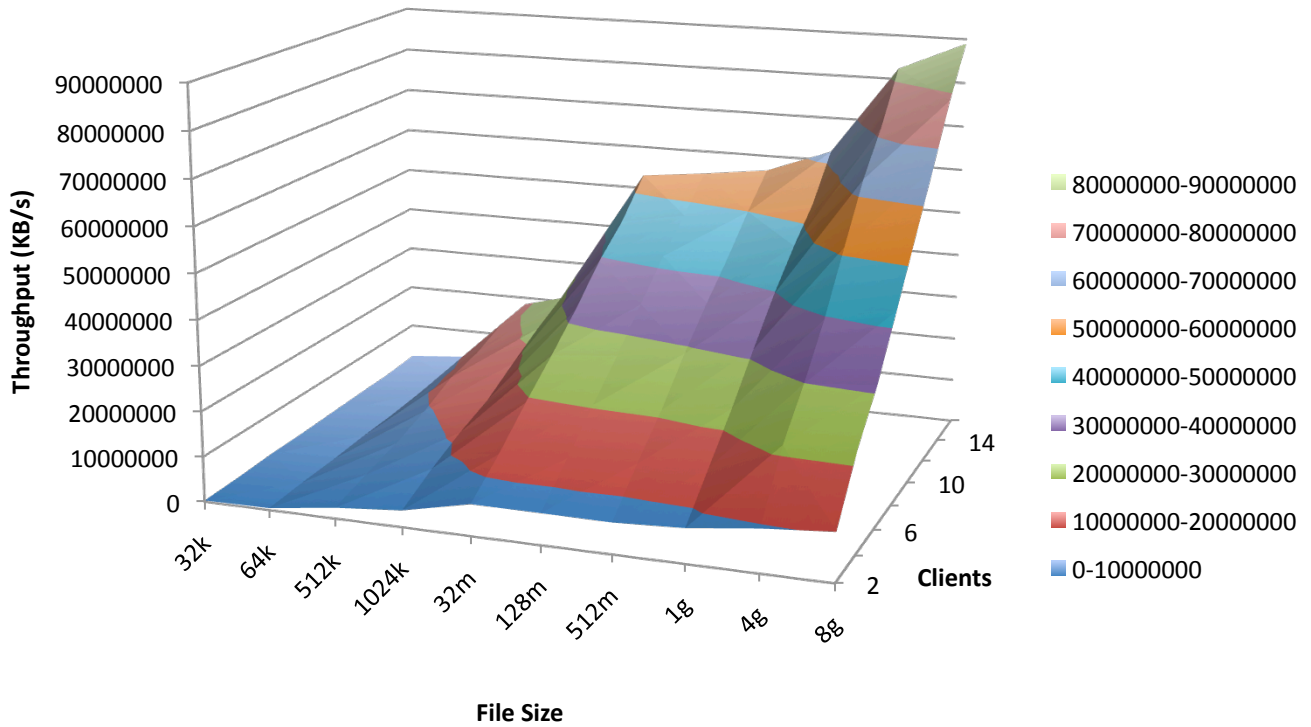

Read Single Client

Write Single Client

Read Lustre 4KB Record Size

Write Lustre 4KB Record Size

Read Lustre 32KB Record Size

Write Lustre 32KB Record Size

Read Lustre 1024KB Record Size

Write Lustre 1024KB Record Size

Read Lustre 4096KB Record Size

Write Lustre 4096KB Record Size

Read Lustre 16384KB Record Size

Write Lustre 16384KB Record Size