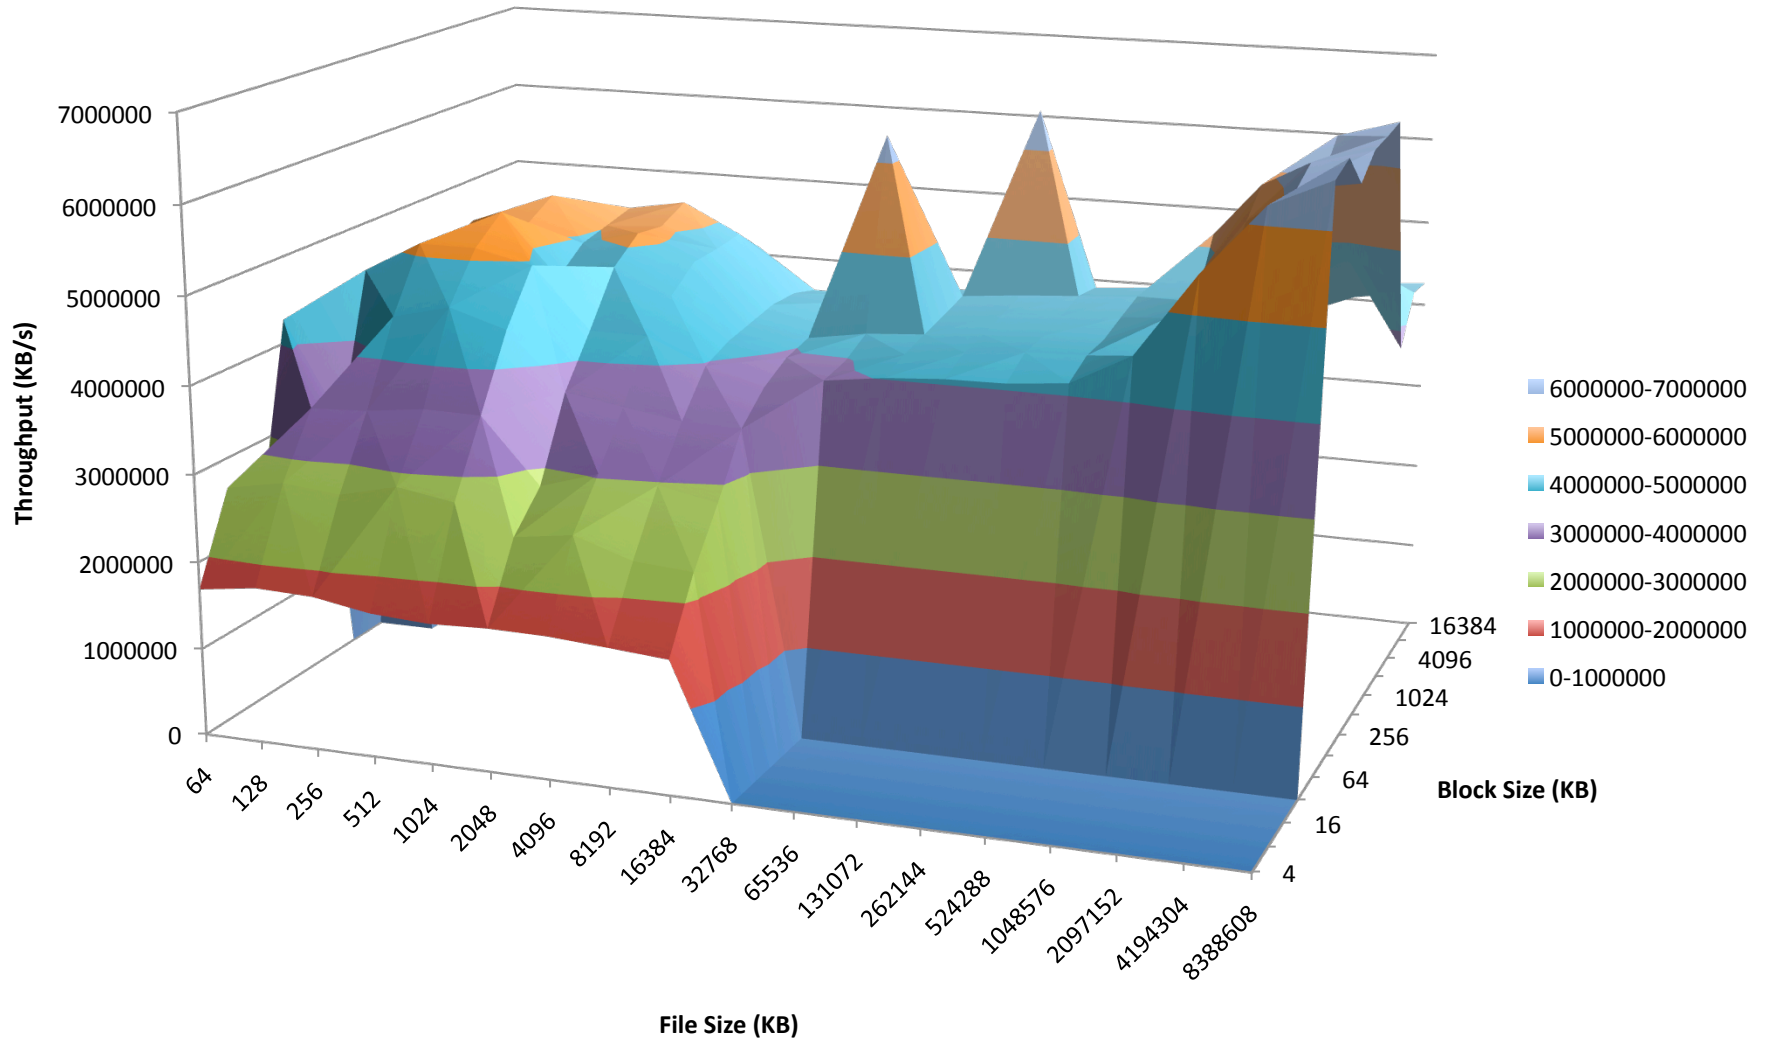

Read Single Client

Write Single Client

Read Lustre 4KB Record Size

Write Lustre 4KB Record Size

Read Lustre 32KB Record Size

Write Lustre 32KB Record Size

Read Lustre 1024KB Record Size

Write Lustre 1024KB Record Size

Read Lustre 4096KB Record Size

Write Lustre 4096KB Record Size

Read Lustre 16384KB Record Size

Write Lustre 16384KB Record Size