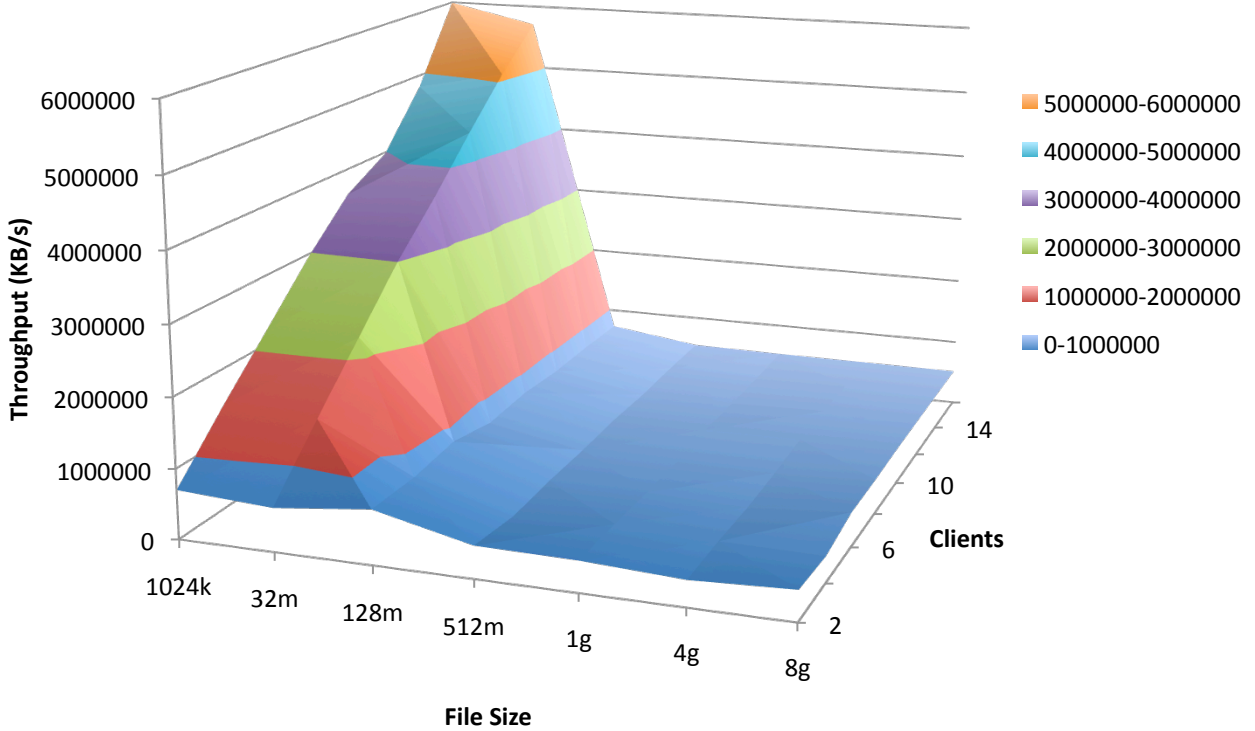

Read Single Client

Write Single Client

Read Lustre 4KB Record Size

Write Lustre 4KB Record Size

Read Lustre 32KB Record Size

Write Lustre 32KB Record Size

Read Lustre 1024KB Record Size

Write Lustre 1024KB Record Size

Read Lustre 4096KB Record Size

Write Lustre 4096KB Record Size

Read Lustre 16384KB Record Size

Write Lustre 16384KB Record Size