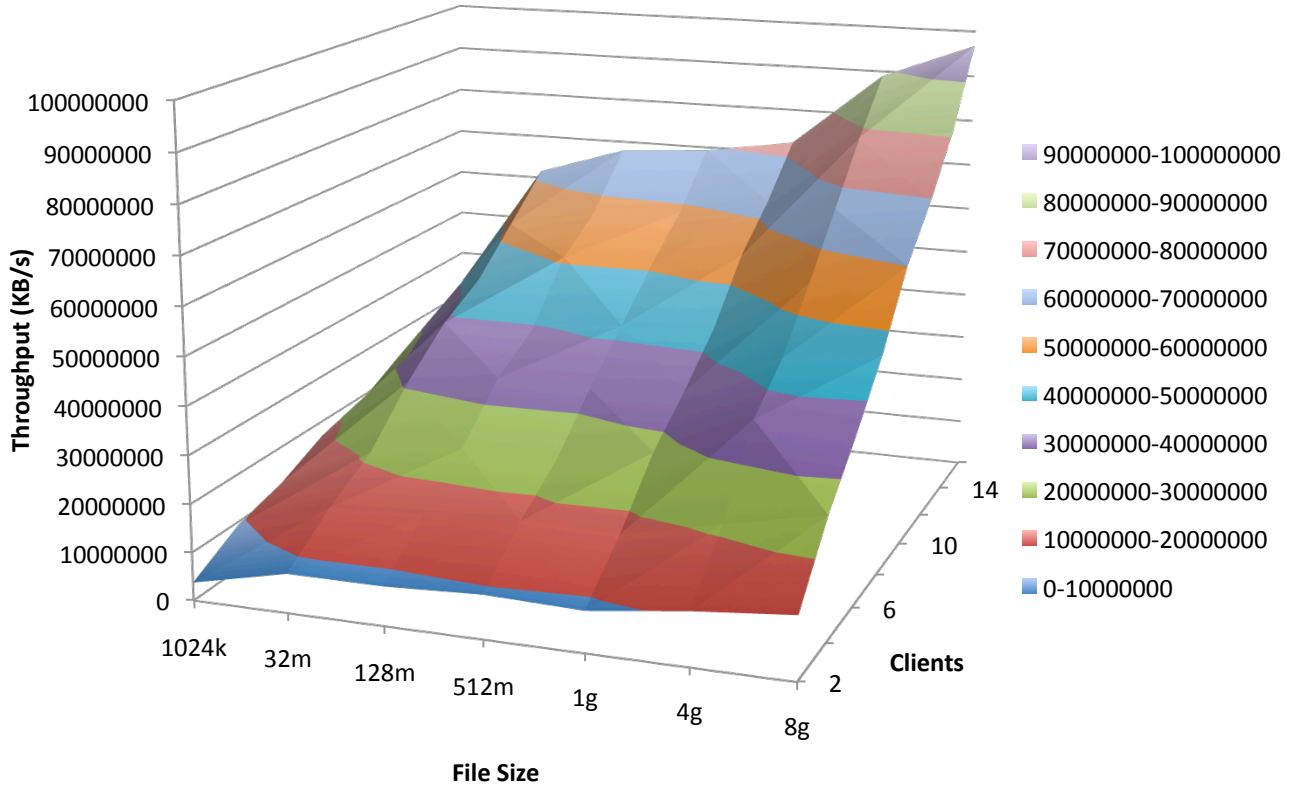

Read Single Client

Write Single Client

Read Lustre 4KB Record Size

Write Lustre 4KB Record Size

Read Lustre 32KB Record Size

Write Lustre 32KB Record Size

Read Lustre 1024KB Record Size

Write Lustre 1024KB Record Size

Read Lustre 4096KB Record Size

Write Lustre 4096KB Record Size

Read Lustre 16384KB Record Size

Write Lustre 16384KB Record Size