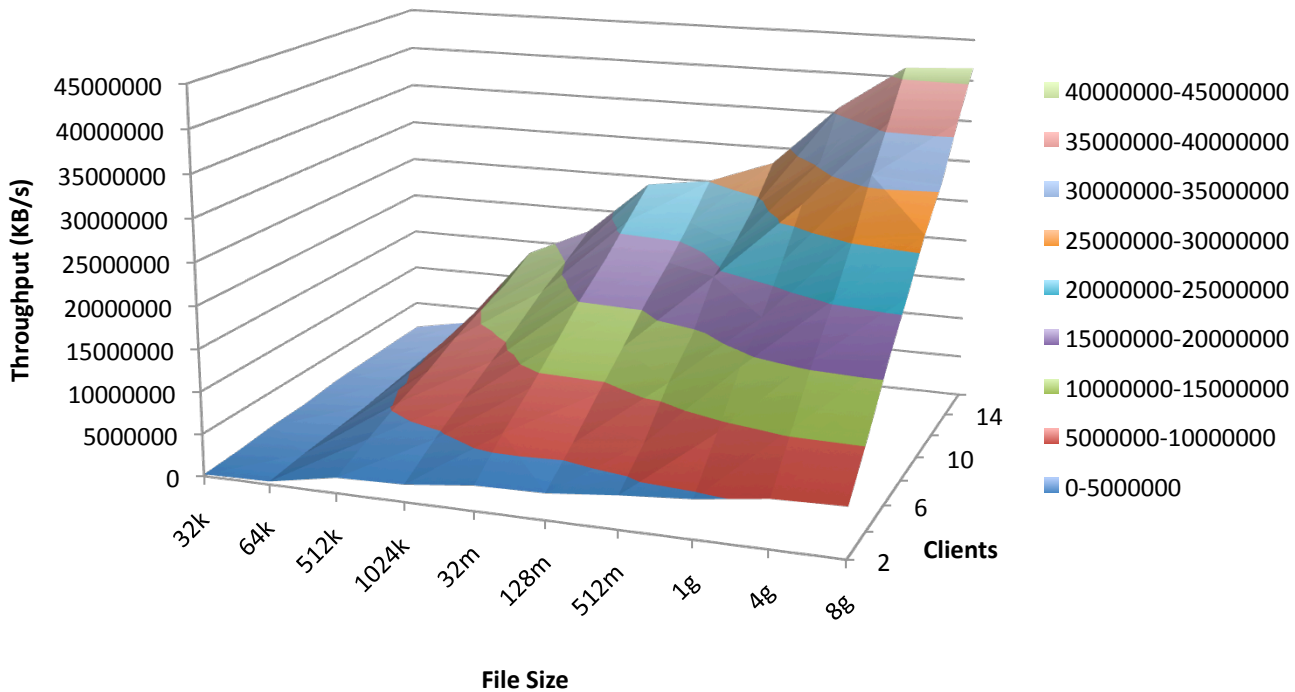

Read Single Client

Write Single Client

Read Lustre 4KB Record Size

Write Lustre 4KB Record Size

Read Lustre 32KB Record Size

Write Lustre 32KB Record Size

Read Lustre 1024KB Record Size

Write Lustre 1024KB Record Size

Read Lustre 4096KB Record Size

Write Lustre 4096KB Record Size

Read Lustre 16384KB Record Size

Write Lustre 16384KB Record Size