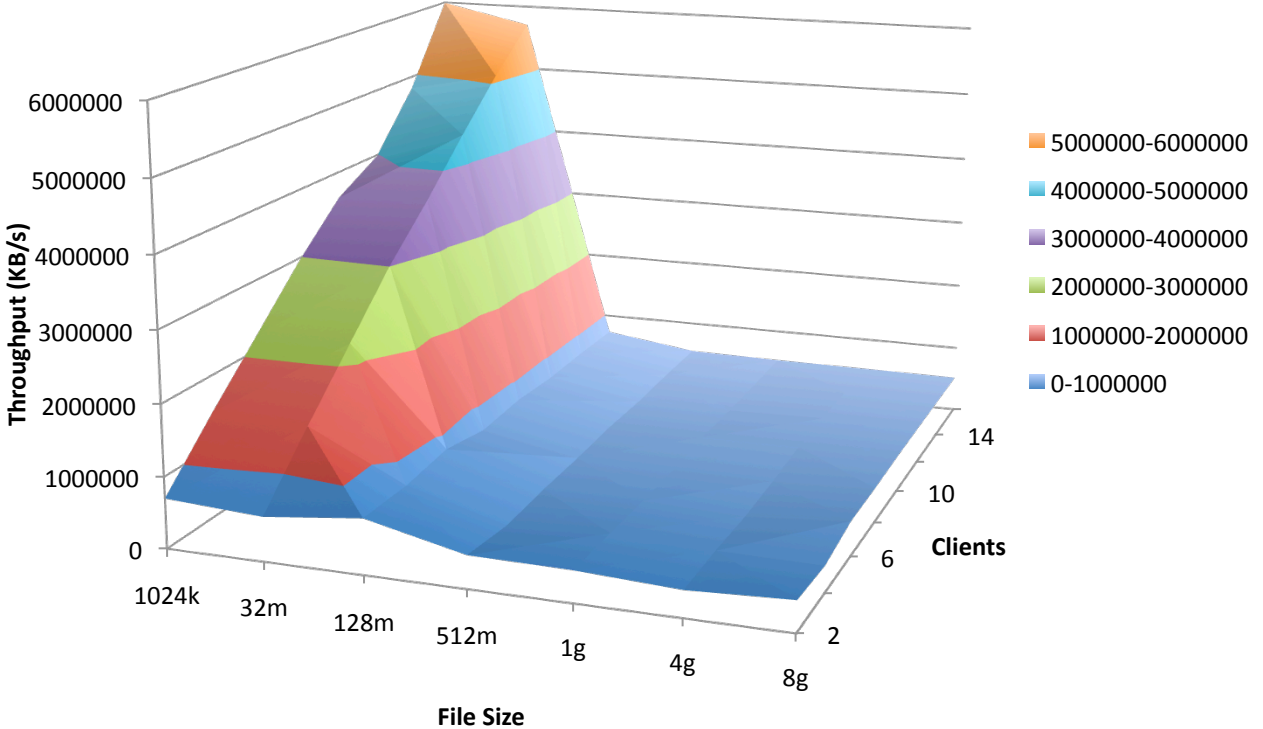

Read Single Client

Write Single Client

Read Lustre 4KB Record Size

Write Lustre 4KB Record Size

Read Lustre 32KB Record Size

Write Lustre 32KB Record Size

Read Lustre 1024KB Record Size

Write Lustre 1024KB Record Size

Read Lustre 4096KB Record Size

Write Lustre 4096KB Record Size

Read Lustre 16384KB Record Size

Write Lustre 16384KB Record Size