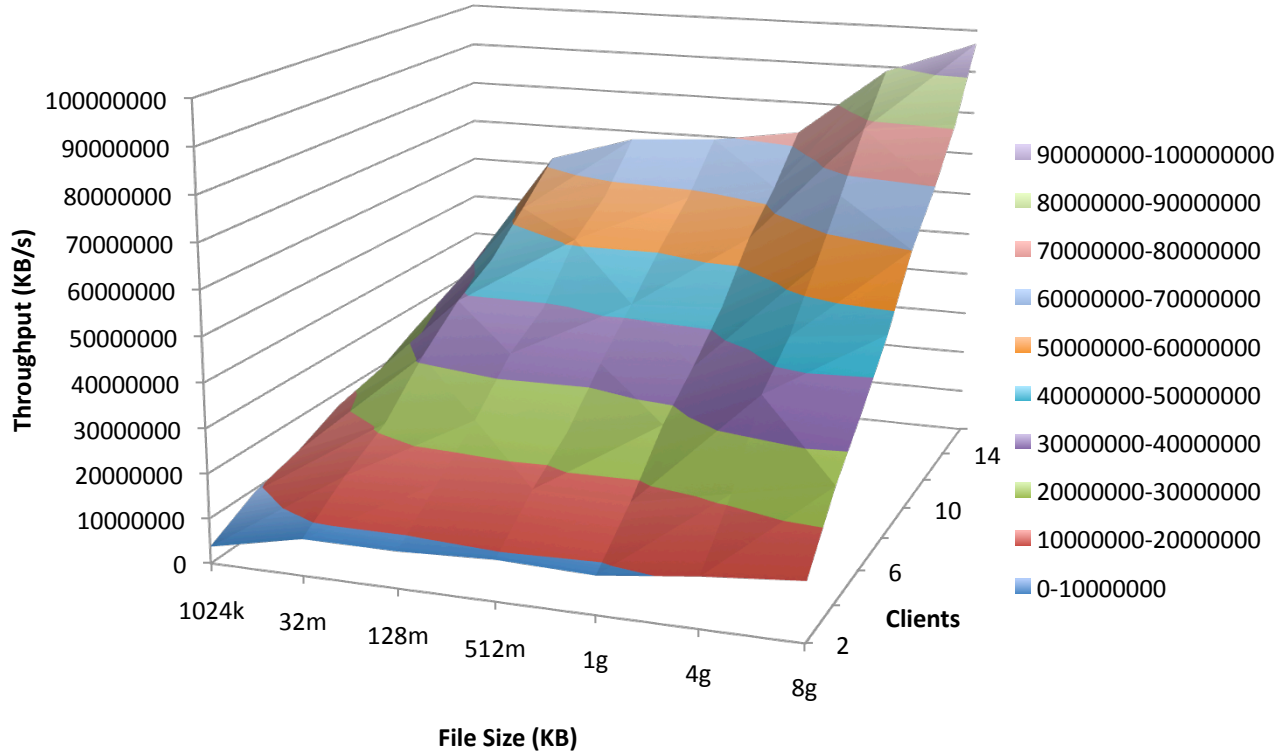

Read Single Client

Write Single Client

Read Lustre 4KB Record Size

Write Lustre 4KB Record Size

Read Lustre 32KB Record Size

Write Lustre 32KB Record Size

Read Lustre 1024KB Record Size

Write Lustre 1024KB Record Size

Read Lustre 4096KB Record Size

Write Lustre 4096KB Record Size

Read Lustre 16384KB Record Size

Write Lustre 16384KB Record Size