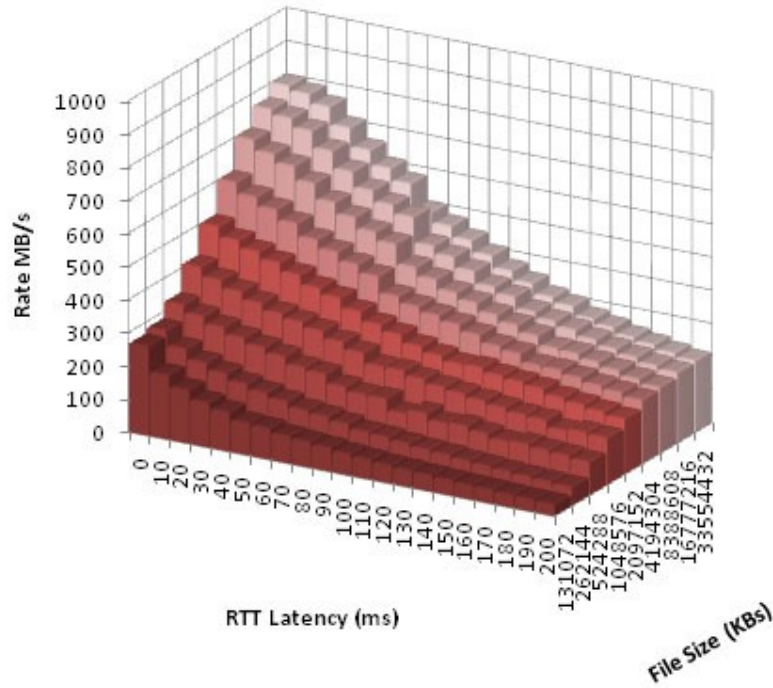

Lustre Write Performance

Lustre v1.8.2

ko2ibld params: map_on_demand=2 peer_credits=128 credits=256
concurrent_sends=256 ntx=512 fmr_pool_size=2048 fmr_flush_trigger=512 fmr_cache=1

Lustre Write Performance

Lustre v1.8.2 patches from bugs: 16900, 23081

ko2ibld params: map_on_demand=2 peer_credits=128 credits=256
concurrent_sends=256 ntx=512 fmr_pool_size=2048 fmr_flush_trigger=512 fmr_cache=1

Lustre Read Performance

Lustre v1.8.2

ko2ibld params: map_on_demand=2 peer_credits=128 credits=256
 concurrent_sends=256 ntx=512 fmr_pool_size=2048 fmr_flush_trigger=512 fmr_cache=1

File Size (KBs)

Lustre Read Performance

Lustre v1.8.2 patches from bugs: 16900, 23081

ko2ibld params: map_on_demand=2 peer_credits=255 credits=512
 concurrent_sends=512 ntx=512 fmr_pool_size=2048 fmr_flush_trigger=512 fmr_cache=1

File Size (KBs)