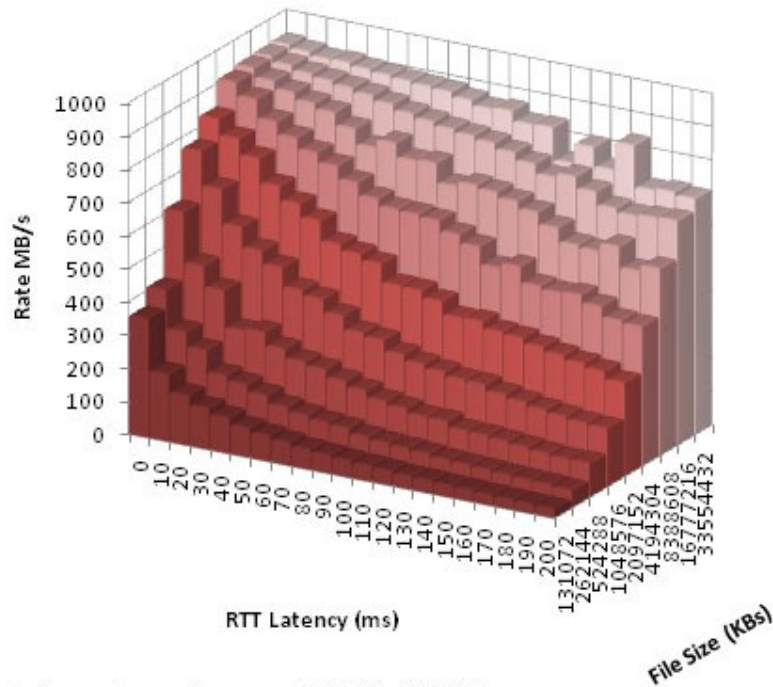

Lustre Write Performance

Lustre v1.8.2

ko2ibld params: map_on_demand=2 peer_credits=128 credits=256
concurrent_sends=256 ntx=512 fmr_pool_size=2048 fmr_flush_trigger=512 fmr_cache=1

Lustre Write Performance

Lustre v1.8.2 patches from bugs: 16900, 23081

ko2ibld params: map_on_demand=2 peer_credits=128 credits=256
concurrent_sends=256 ntx=512 fmr_pool_size=2048 fmr_flush_trigger=512 fmr_cache=1

Lustre Read Performance

Lustre v1.8.2

ko2ibld params: map_on_demand=2 peer_credits=128 credits=256
 concurrent_sends=256 ntx=512 fmr_pool_size=2048 fmr_flush_trigger=512 fmr_cache=1

File Size (KBs)

Lustre Read Performance

Lustre v1.8.2 patches from bugs: 16900, 23081

ko2ibld params: map_on_demand=2 peer_credits=255 credits=512
 concurrent_sends=512 ntx=512 fmr_pool_size=2048 fmr_flush_trigger=512 fmr_cache=1

File Size (KBs)