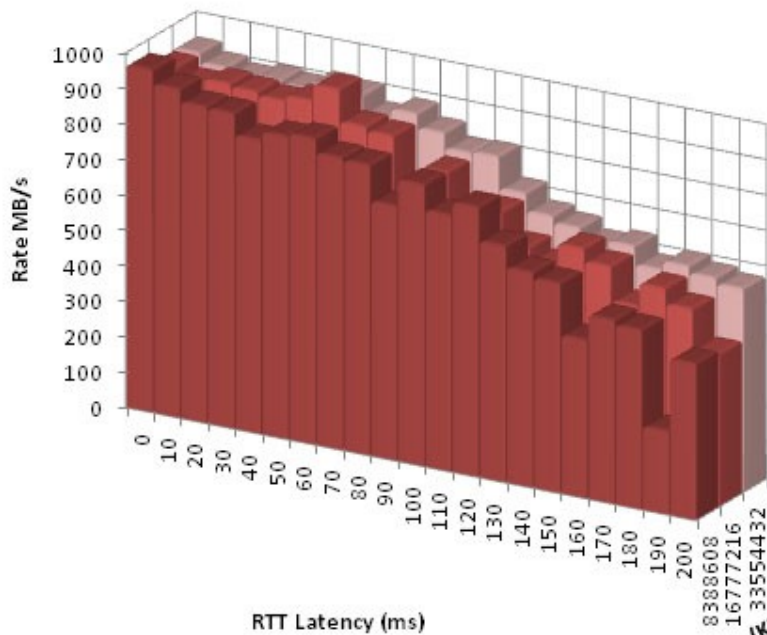

Lustre Write Performance

Lustre v1.8.2

ko2ibld params: map_on_demand=2 peer_credits=128 credits=256
concurrent_sends=256 ntx=512 fmr_pool_size=2048 fmr_flush_trigger=512 fmr_cache=1

Lustre Write Performance

Lustre v1.8.2 patches from bugs: 16900, 23081

ko2ibld params: map_on_demand=2 peer_credits=128 credits=256
concurrent_sends=256 ntx=512 fmr_pool_size=2048 fmr_flush_trigger=512 fmr_cache=1

Lustre Read Performance

Lustre v1.8.2

ko2ibld params: map_on_demand=2 peer_credits=128 credits=256
 concurrent_sends=256 ntx=512 fmr_pool_size=2048 fmr_flush_trigger=512 fmr_cache=1

File Size (KBs)

Lustre Read Performance

Lustre v1.8.2 patches from bugs: 16900, 23081