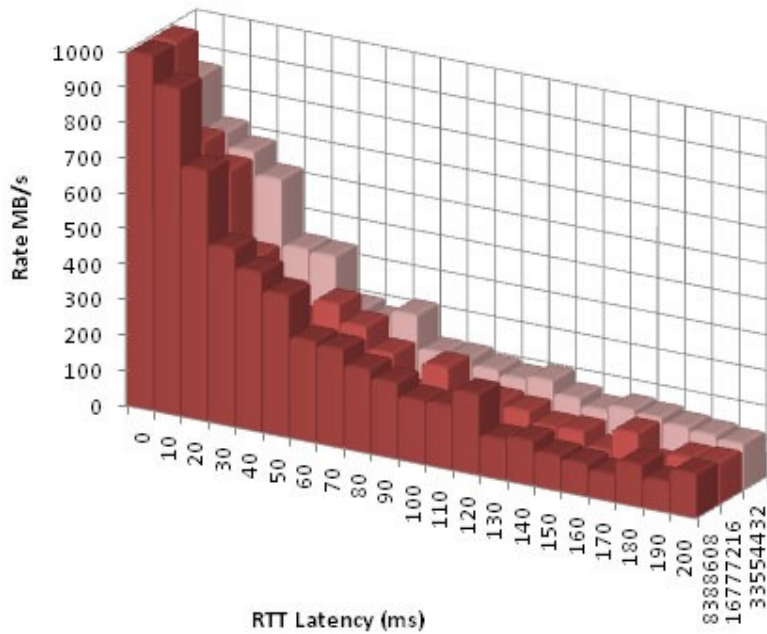

Lustre Write Performance

Lustre v1.8.2

ko2ibld params: map_on_demand=2 peer_credits=128 credits=256
concurrent_sends=256 ntx=512 fmr_pool_size=2048 fmr_flush_trigger=512 fmr_cache=1

Lustre Write Performance

Lustre v1.8.2 patches from bugs: 16900, 23081

ko2ibld params: map_on_demand=2 peer_credits=128 credits=256
concurrent_sends=256 ntx=512 fmr_pool_size=2048 fmr_flush_trigger=512 fmr_cache=1

Lustre Read Performance

Lustre v1.8.2

ko2ibld params: map_on_demand=2 peer_credits=128 credits=256
 concurrent_sends=256 ntx=512 fmr_pool_size=2048 fmr_flush_trigger=512 fmr_cache=1

File Size (KBs)

Lustre Read Performance

Lustre v1.8.2 patches from bugs: 16900, 23081