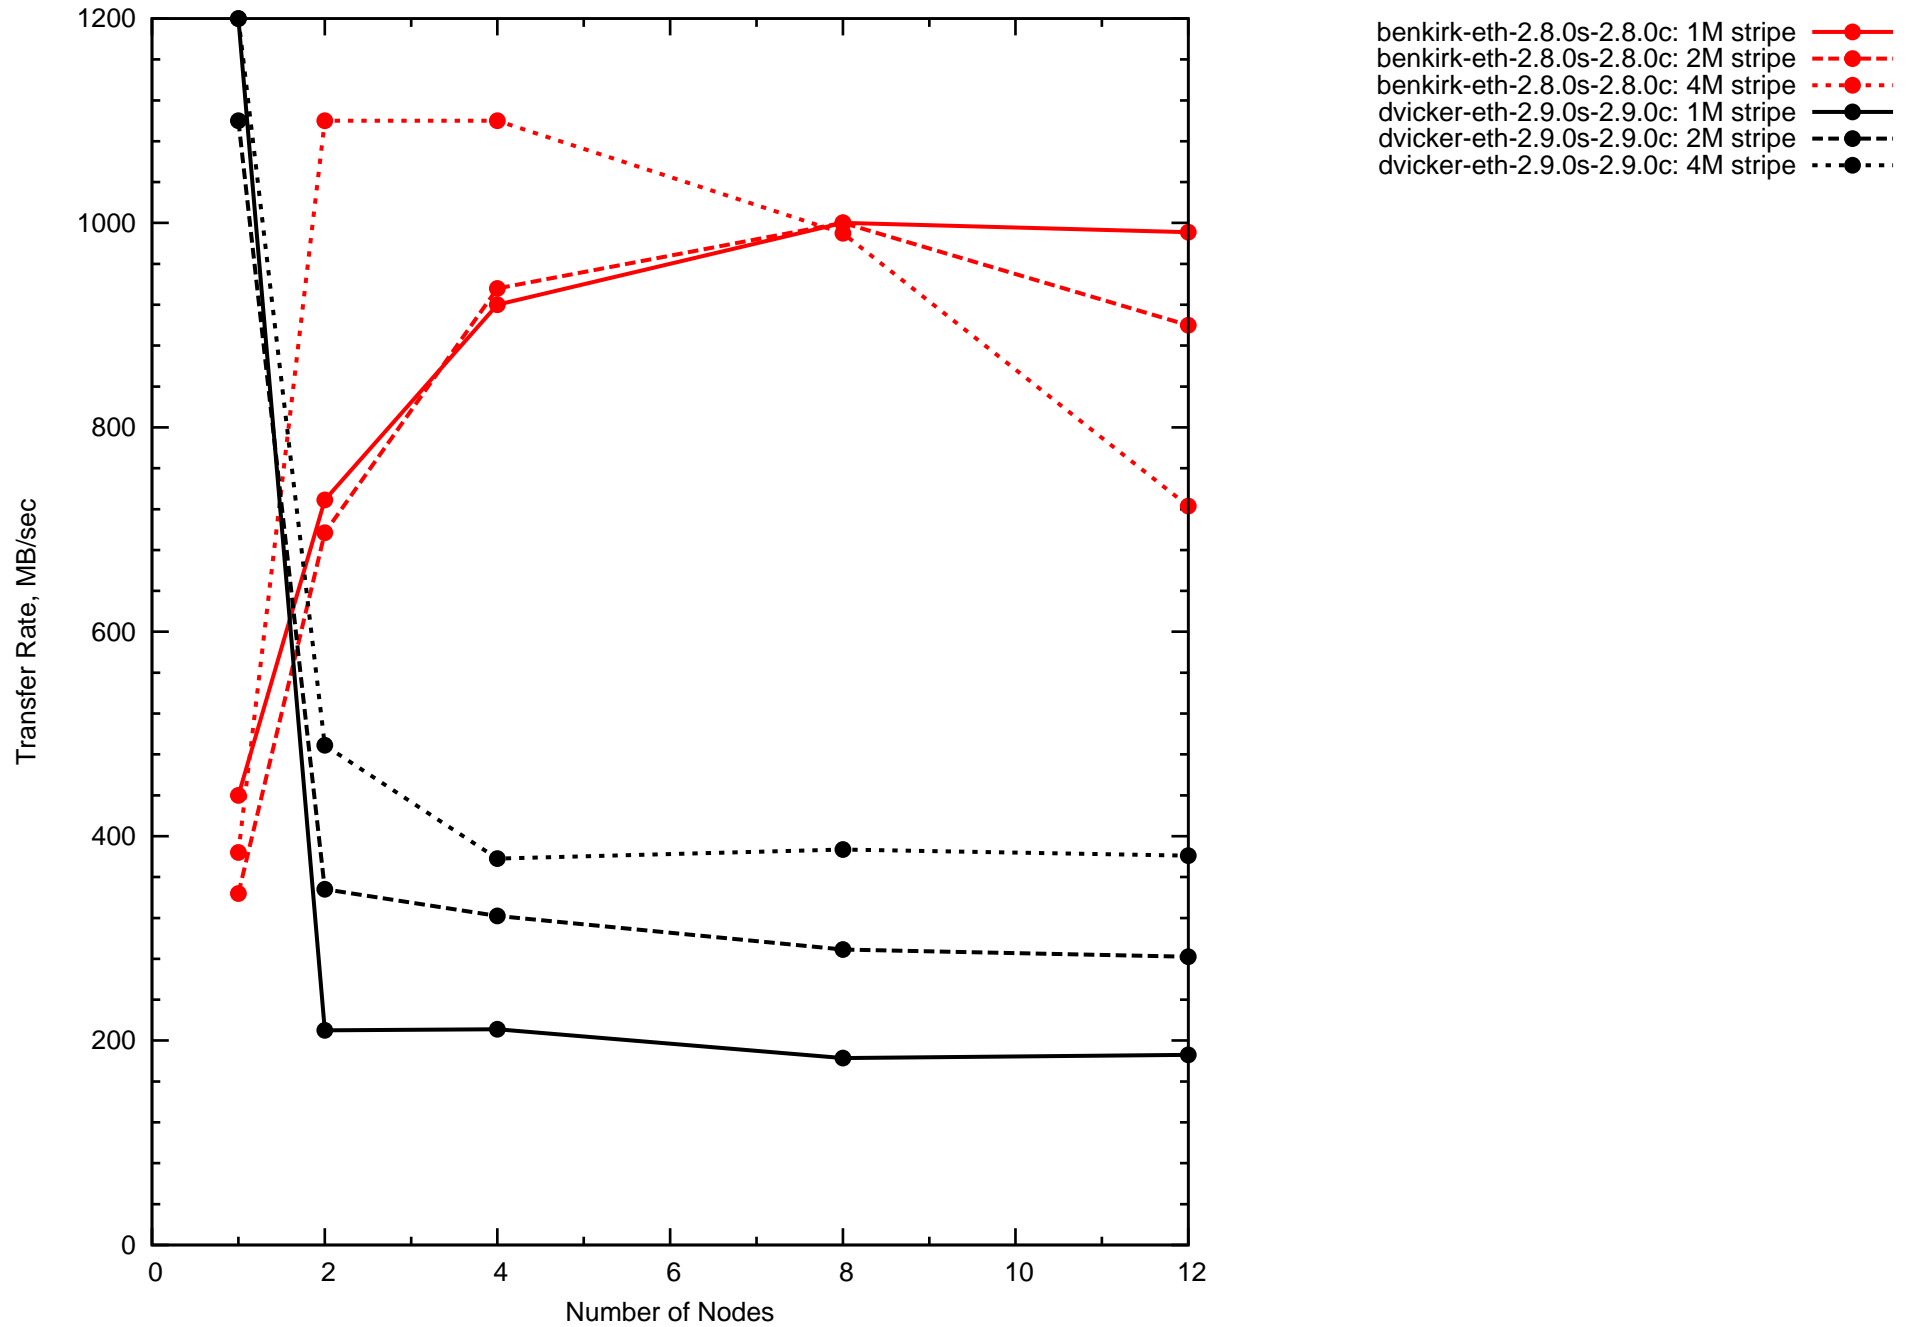

EG3 Lustre File System Performance

Write Speed

EG3 Lustre File System Performance

Read Speed

EG3 Lustre File System Performance

Read/Write Speed