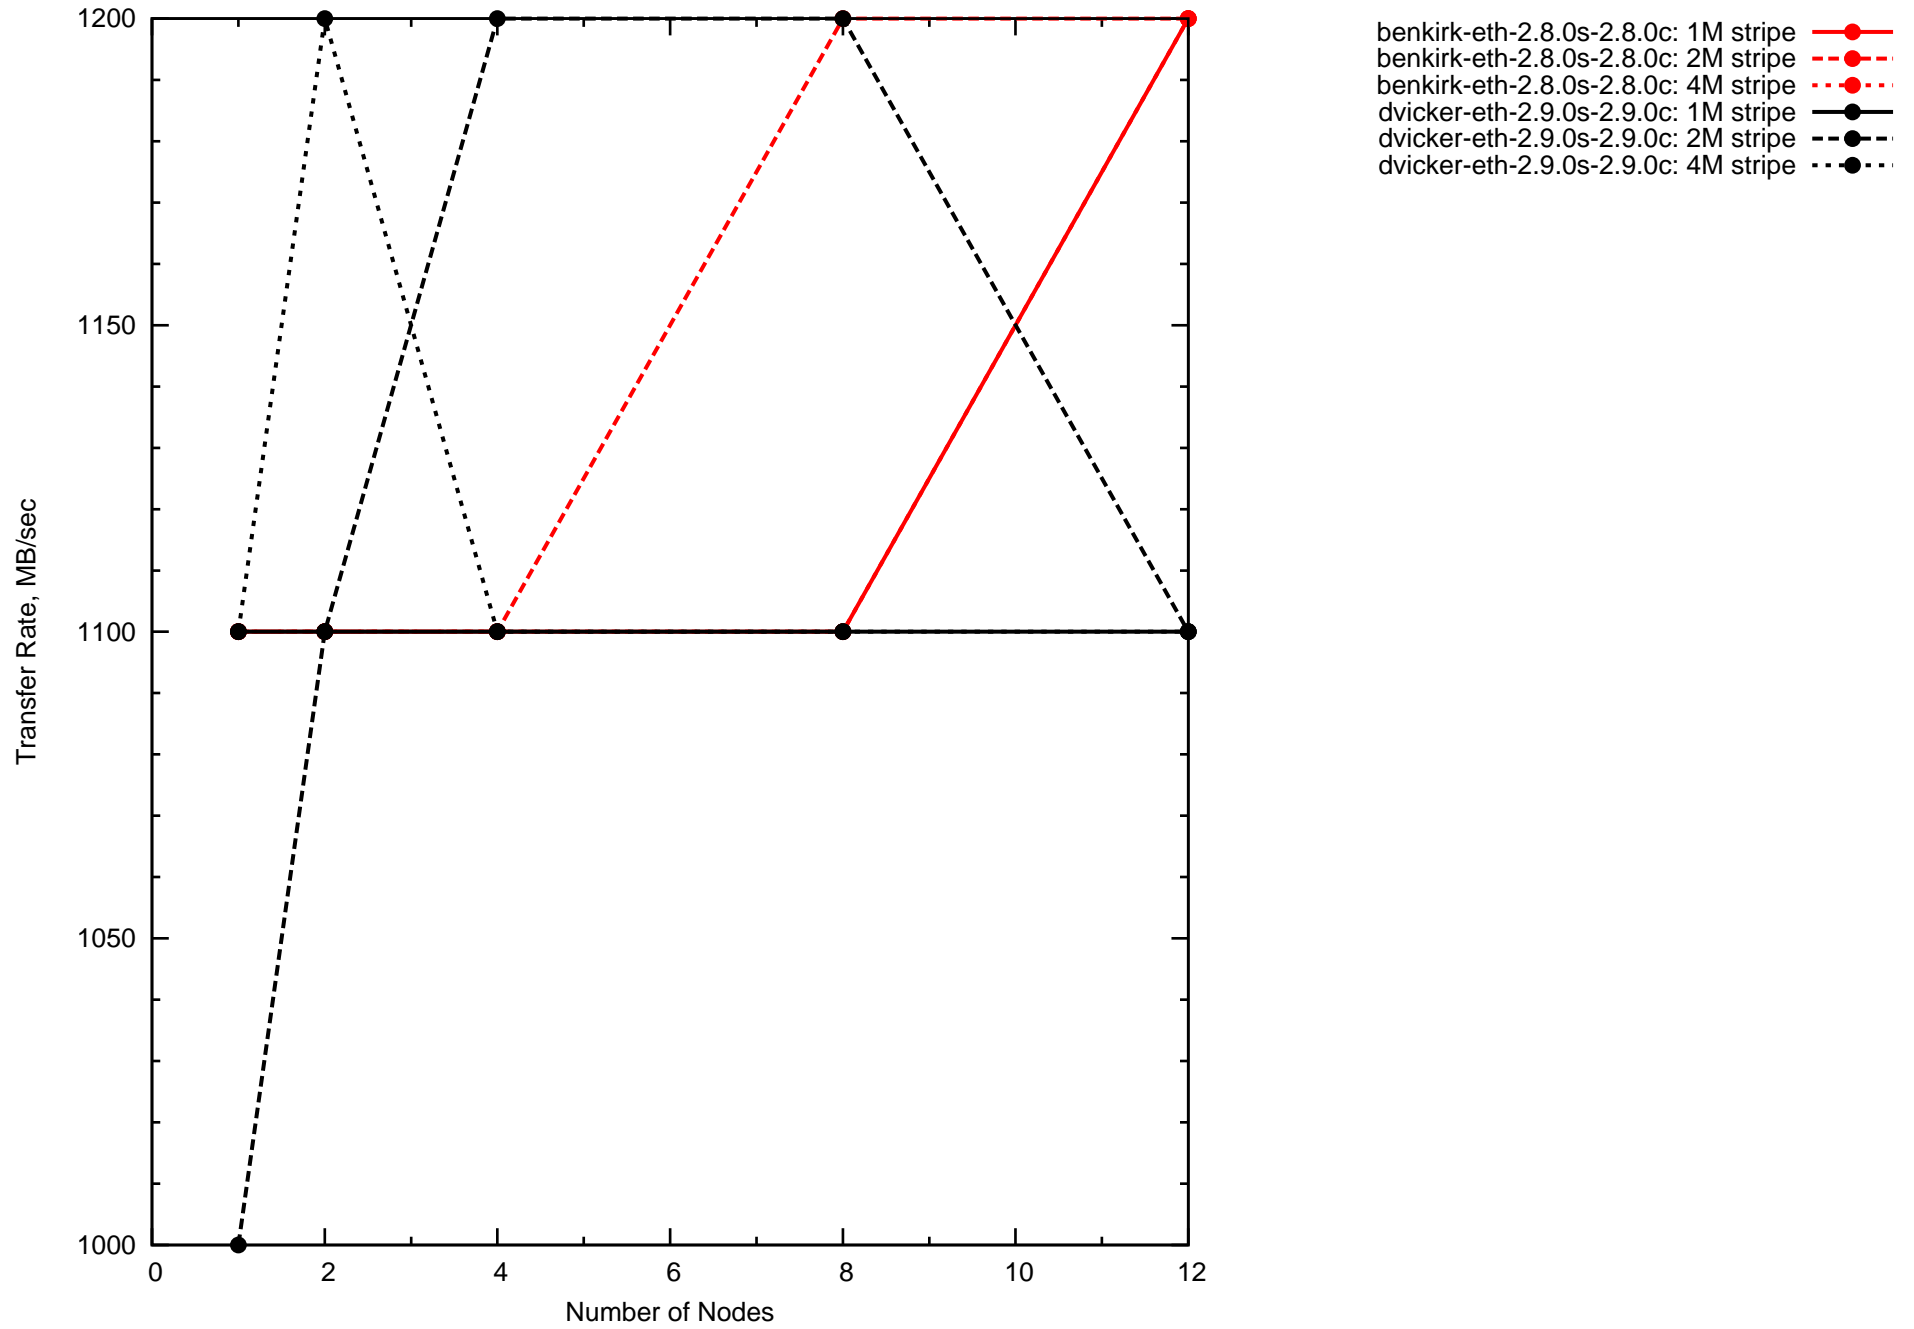

EG3 Lustre File System Performance

Write Speed

EG3 Lustre File System Performance

Read Speed

EG3 Lustre File System Performance

Read/Write Speed